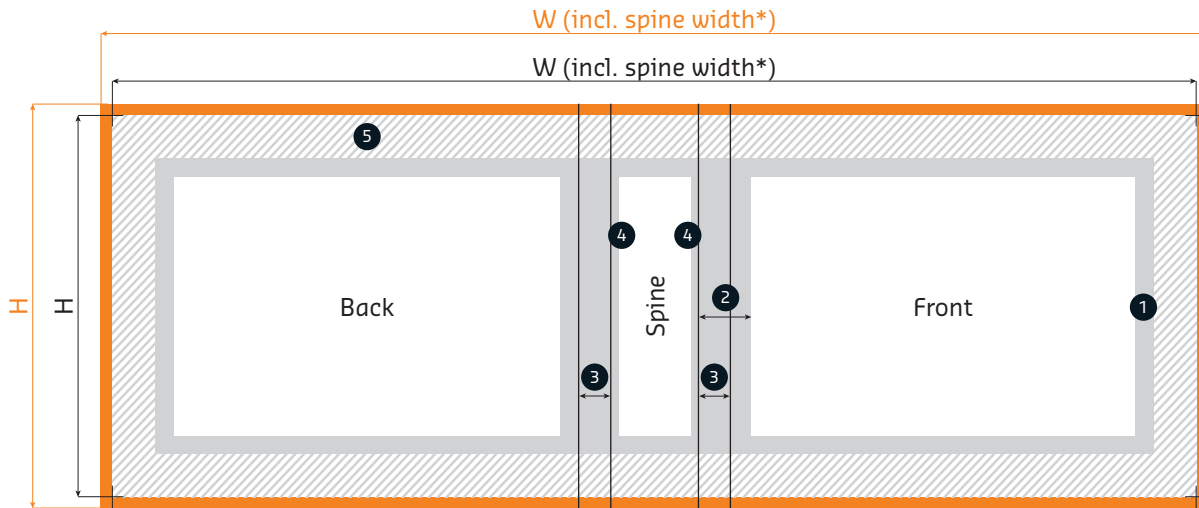

Books with hardcover offset

Covering

Final format, open: W x H
Die-cut format

Data format: W x H
Final format, open, incl. bleed (2 mm)

*Please find all spine thicknesses as well as the required artwork format in the tables on the following pages.

- ① Edge cover safety margin (5 mm)
- ② Spine edge safety margin (14 mm)
- ③ Groove fold (9 mm)
- ④ Spine safety margin (2 mm)
- ⑤ Edge weft all-round (15 mm)

EXPLANATIONS

-  **Information area**
This area is where you should place your text and images.
-  **Safety area**
Do not place any text or information in this area in order to prevent unwanted bleed.
-  **Bleed (2 mm)**
Place backgrounds and bled-off images in this additional area in order to prevent white borders after trimming.

-  **Non-visible area**
Do not place any text or images here that you want to appear in your product. Backgrounds need to be applied, however, in order to prevent white borders.
-  **Colourless area**
Keep this area free of any designs.
-  **Fold edge**
This is where your product will be folded.
-  **Die-cutting**
This is where your product will be punched.

- Head- / Tailband available from spine width of 10 mm
- A4 (297 x 210 mm) landscape only orderable for up to 160 sides