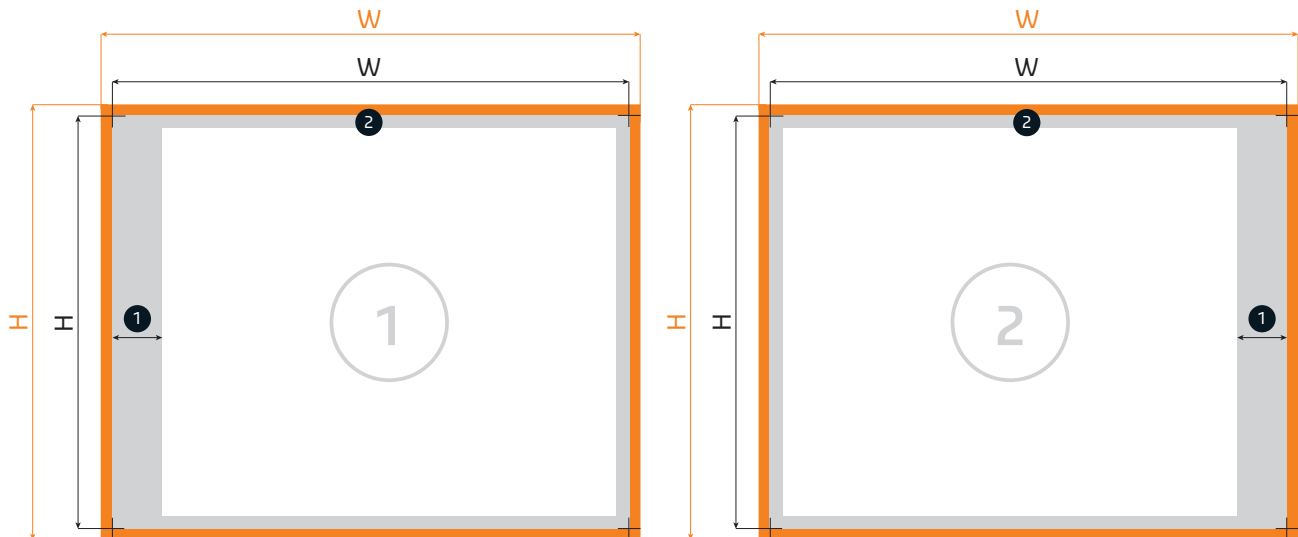

Books with hardcover offset

Covering

Final format, open: W x H
Die-cut format

Data format: W x H
Final format, open, incl. bleed (2 mm)

CHOSEN FORMAT	FINAL FORMAT, OPEN	DATA FORMAT
A4 (297 x 210 mm) landscape	634 (+ spine width) x 245 mm	638 (+ spine width) x 249 mm
A5 (210 x 148 mm) landscape	460 (+ spine width) x 183 mm	464 (+ spine width) x 187 mm

- Head- / Tailband available from spine width of 10 mm
- A4 (297 x 210 mm) landscape only orderable for up to 160 sides

Please note: The outer hard cover is a few millimeters larger than the content pages. To create your print artwork, please use the measurements provided in the data format column.

Books with hardcover offset

Content pages

Final format, open: W x H
Die-cut format

Data format: W x H
Final format, open, incl. bleed (2 mm)

- 1 Safety margin to the binding edge (10 mm)
- 2 Safety margin to the edge (3 mm)

- Head- / Tailband available from spine width of 10 mm
- A4 (297 x 210 mm) landscape only orderable for up to 160 sides